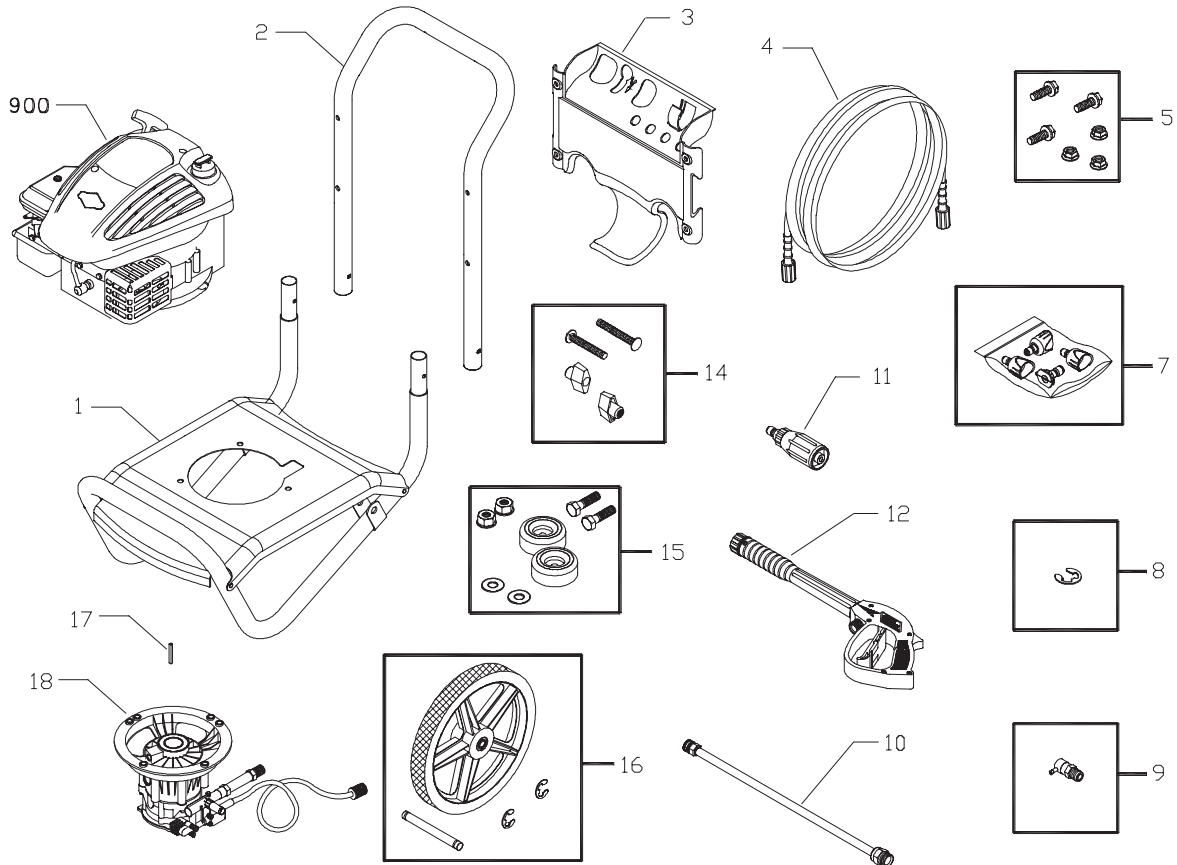

## EXPLODED VIEW AND PARTS LIST — MAIN UNIT

Item	Part #	Description
1	196438GS	ASSY, BASE
2	S195428GS	HANDLE
3	196456GS	KIT, Billboard with Clips
4	196006GS	HOSE
5	192525GS	KIT, Pump Mounting Hardware
7	195943GS	KIT, Nozzles
8	192050GS	KIT, E-Ring 1/2"
9	194298GS	VALVE, Thermal Relief
10	195970GS	ASSY, Wand
11	195854GS	TURBO
12	193482GS	GUN
14	B2203GS	KIT, Handle Connector
15	192310GS	KIT, Vibration Mount
16	196439GS	KIT, Wheel
17	23139GS	KEY

Item	Part #	Description
18	194216GS	ASSY, Pump (see page 3)
900	§	ENGINE
§ - Contact Engine Manufacturer		

### Items Not Illustrated:

Part #	Description
195764GS	MANUAL, Owners
MS5573	MANUAL, Engine
194256GS	KIT, Tag/Warning Srv
192755GS	DECAL, Warning
BB3061BGS	OIL BOTTLE
87815GS	GOGGLES
195851ZZGS	NOZZLE, QC, Black
195842AEGS	NOZZLE, QC, Red
195842XGS	NOZZLE, QC, Orange
195842RGS	NOZZLE, QC, Yellow

## EXPLODED VIEW AND PARTS LIST — PUMP

Item	Part #	Description
19	190571GS	CAP, Oil
28	190627GS	MANIFOLD
29	190575GS	O-RING, 4 X 2
30	190576GS	SCREW
45	190578GS	PIN
46	190629GS	VALVE, Seat Plate, Plastic
47	190630GS	VALVE, Seat, Plastic
62	190581GS	CAP, 1/8
68	190582GS	BALL, 7mm SS
69	190584GS	O-RING, 9.25 x 1.78
76	194298GS	THERMAL RELIEF