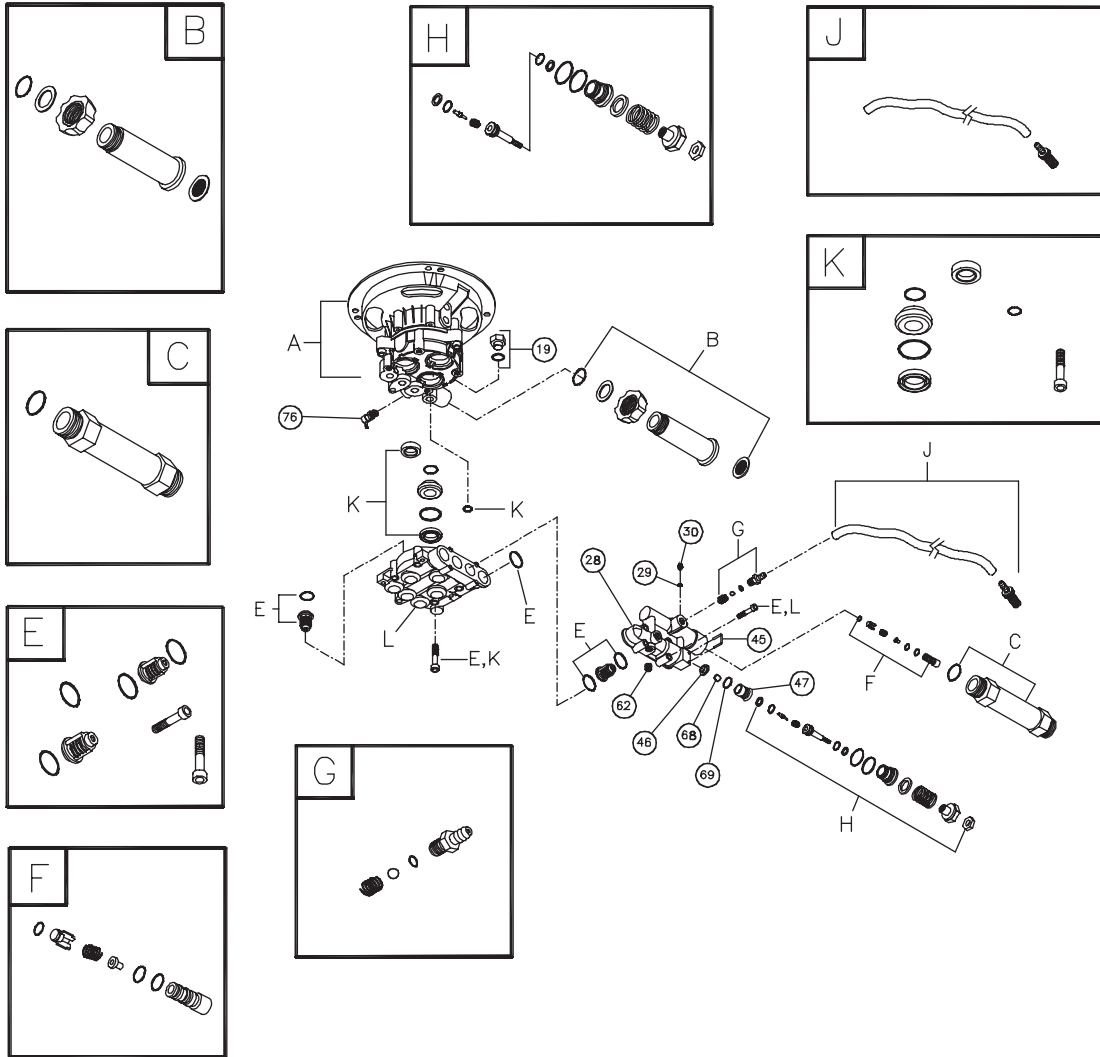

## EXPLODED VIEW AND PARTS LIST — MAIN UNIT

Item	Part #	Description
1	196438GS	ASSY, BASE
2	S195428GS	HANDLE
3	196456GS	KIT, Billboard with Clips
4	196006GS	HOSE
5	192525GS	KIT, Pump Mounting Hardware
7	195943GS	KIT, Nozzles
8	192050GS	KIT, E-Ring 1/2"
9	194298GS	VALVE, Thermal Relief
10	195970GS	ASSY, Wand
11	195854GS	TURBO
12	193482GS	GUN
14	B2203GS	KIT, Handle Connector
15	192310GS	KIT, Vibration Mount
16	196439GS	KIT, Wheel
17	23139GS	KEY

Item	Part #	Description
18	194216GS	ASSY, Pump (see page 3)
900	§	ENGINE
§ - Contact Engine Manufacturer		

### Items Not Illustrated:

Part #	Description
195764GS	MANUAL, Owners
MS5573	MANUAL, Engine
194256GS	KIT, Tag/Warning Srv
192755GS	DECAL, Warning
BB3061BGS	OIL BOTTLE
87815GS	GOGGLES
195851ZZGS	NOZZLE, QC, Black
195842AEGS	NOZZLE, QC, Red
195842XGS	NOZZLE, QC, Orange
195842RGS	NOZZLE, QC, Yellow

## EXPLODED VIEW AND PARTS LIST — PUMP

Item	Part #	Description
19	190571GS	CAP, Oil
28	190627GS	MANIFOLD
29	190575GS	O-RING, 4 X 2
30	190576GS	SCREW
45	190578GS	PIN
46	190629GS	VALVE, Seat Plate, Plastic
47	190630GS	VALVE, Seat, Plastic
62	190581GS	CAP, 1/8
68	190582GS	BALL, 7mm SS
69	190584GS	O-RING, 9.25 x 1.78
76	194298GS	THERMAL RELIEF